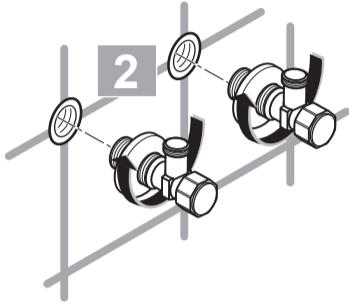

STRADA
 A 5449 ..

0113 / A 866 535
 (+ A 865 612)
 Made in Germany

Ideal Standard International BVBA
 Corporate Village - Gent Building
 Da Vincilaan 2
 1935 Zaventem
 Belgium

www.idealstandardinternational.com