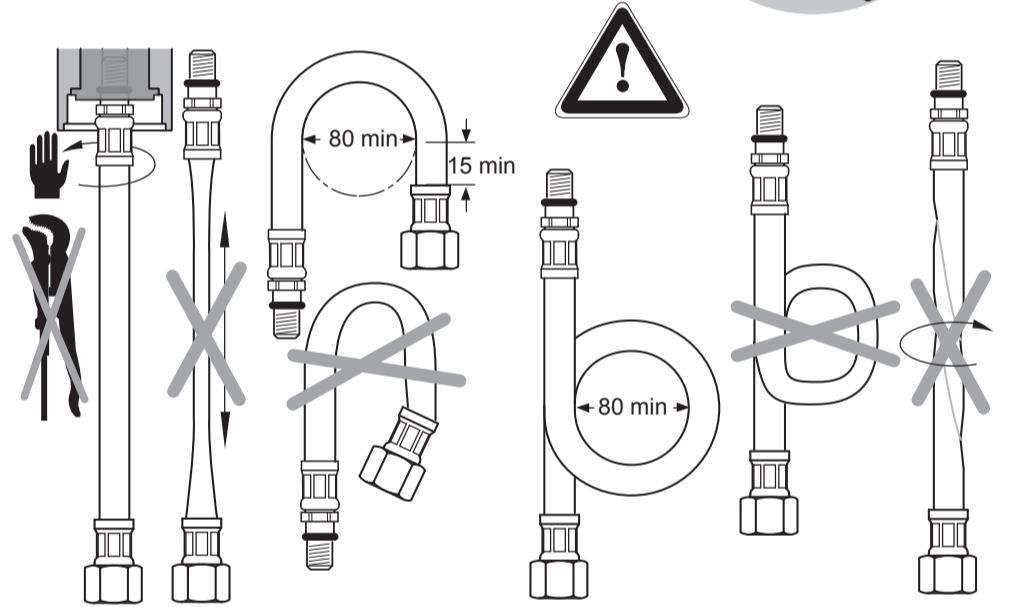

STRADA
 A 5449 ..

0113 / A 866 535
 (+ A 865 612)
 Made in Germany

Ideal Standard International BVBA
 Corporate Village - Gent Building
 Da Vincilaan 2
 1935 Zaventem
 Belgium

www.idealstandardinternational.com