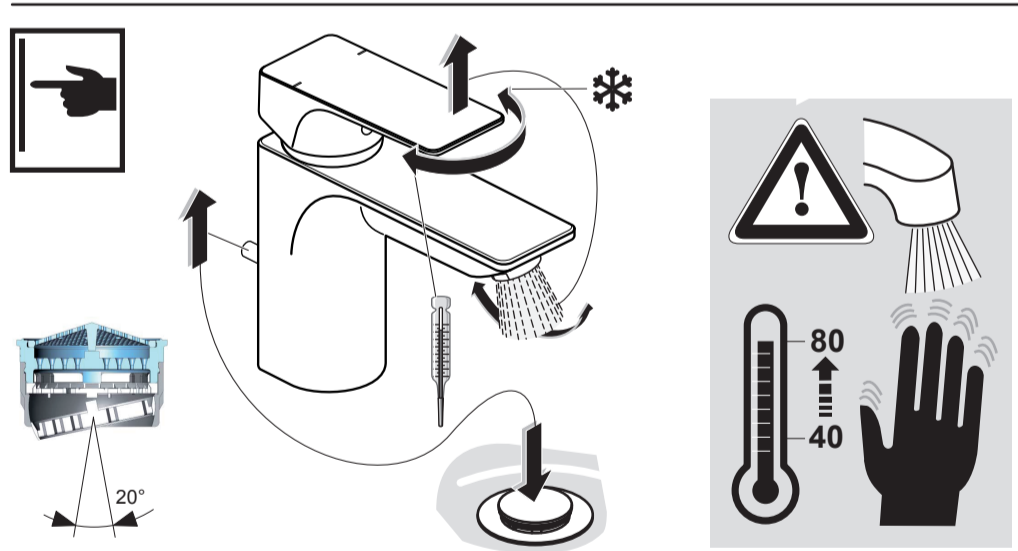

STRADA
 A 5449 ..

0113 / A 866 535
 (+ A 865 612)
 Made in Germany

Ideal Standard International BVBA
 Corporate Village - Gent Building
 Da Vincilaan 2
 1935 Zaventem
 Belgium

www.idealstandardinternational.com