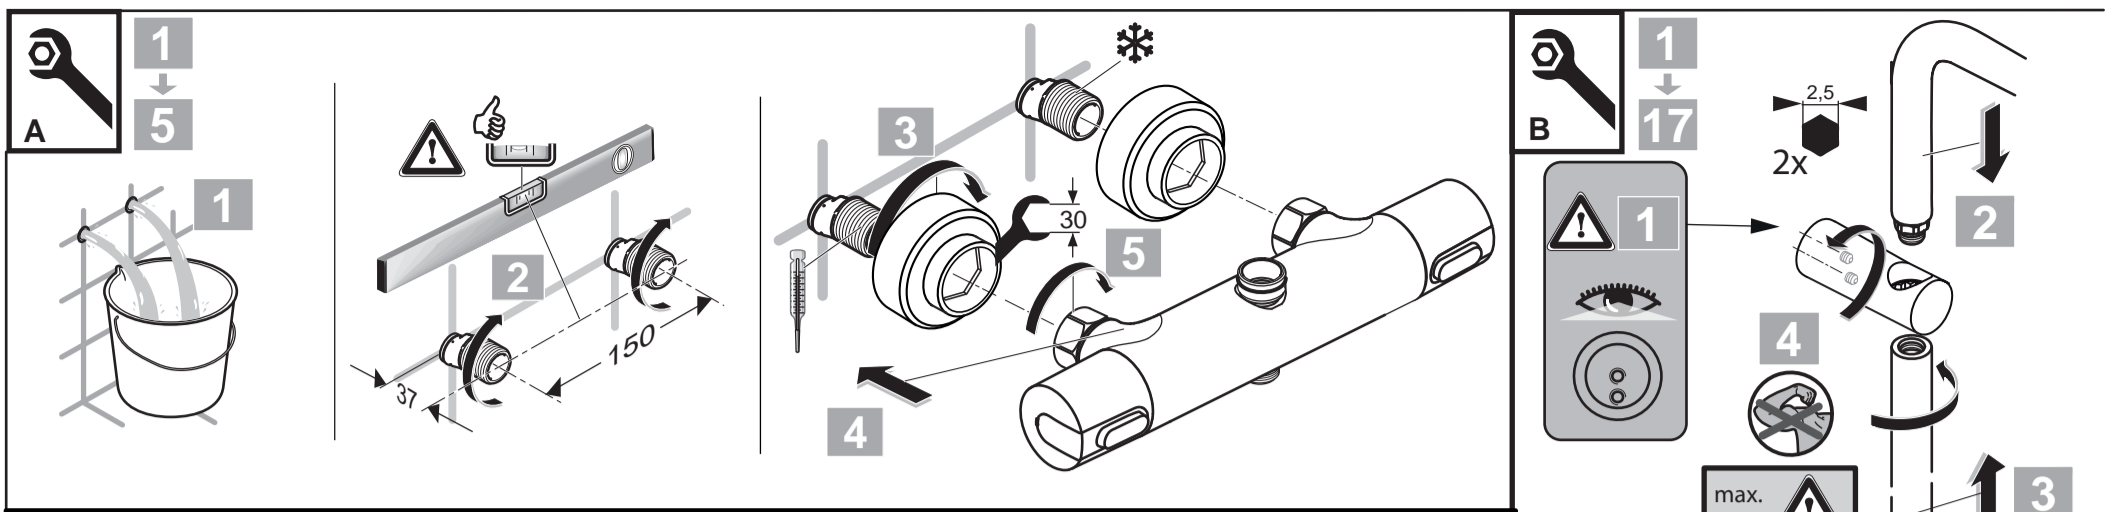

P bar	0,5	MAX. 10	5		Q (3 bar)
	T °C		MAX. 80	65		l/min
				55		
						8
						11