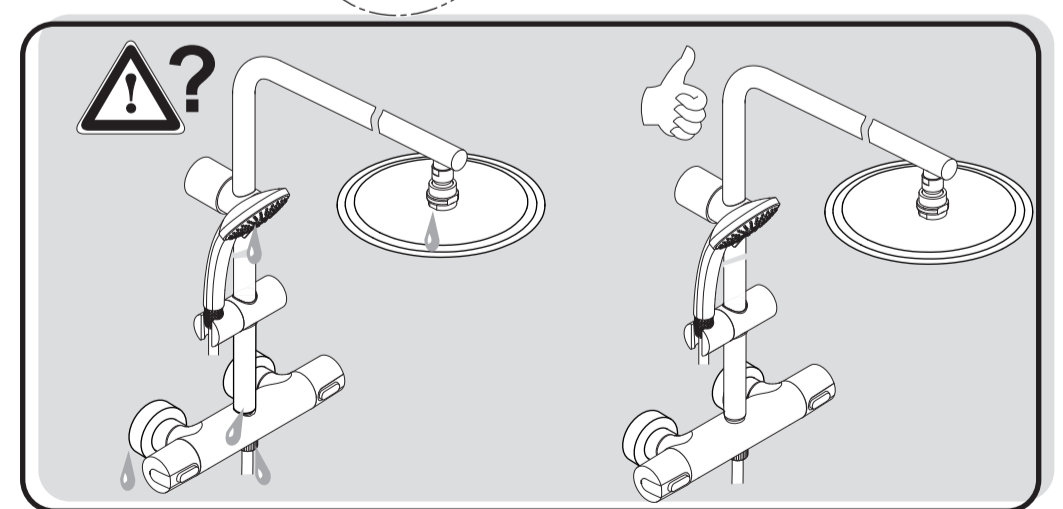

P bar	0,5	MAX. 10	5		Q (3 bar)
	T °C		MAX. 80	65		l/min
				55		
						8
						11