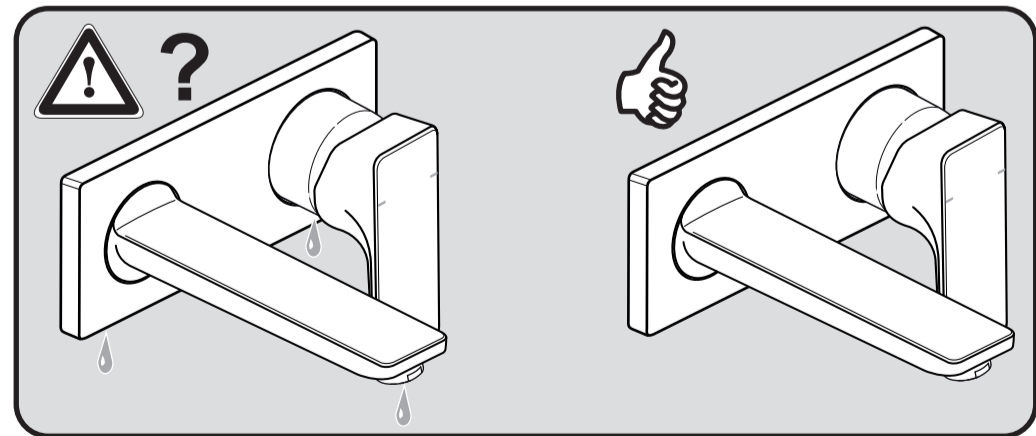

STRADA
A 5844 ..

0613 / A 866 544
 (+ A 865 612)
 Made in Germany

Ideal Standard International BVBA
 Corporate Village - Gent Building
 Da Vincilaan 2
 1935 Zaventem
 Belgium

www.idealstandardinternational.com