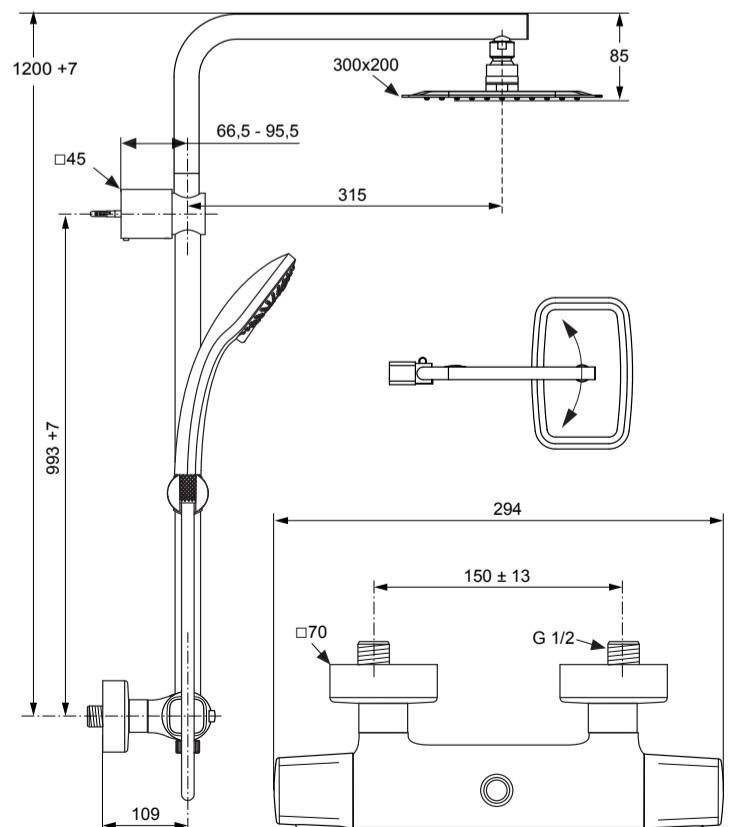

- | | | |
|-----|---------------|-------|
| 1 | F 960 868 AA* | 1 Set |
| 3 | A 962 998 NU | 2 pcs |
| 4 | F 960 869 AA | 1 pcs |
| 5 | A 962 672 AA | 1 pcs |
| 6 | A 963 427 NU | 1 Set |
| 7 | A 962 229 NU | 1 pcs |
| 8 | A 962 230 NU | 1 Set |
| 10 | A 962 563 NU | 1 pcs |
| 11 | A 963 432 NU | 1 Set |
| 12 | A 962 568 NU | 1 pcs |
| 13 | A 962 529 NU | 1 pcs |
| 14 | A 961 332 NU | 2 pcs |
| 18a | A 962 594 NU | 2 pcs |
| 18b | F 960 942 NU | 1 pcs |
| 20 | A 961 810 NU | 2 pcs |
| 21 | A 962 595 NU | 2 pcs |
| 22 | F 960 877 AA | 1 Set |
| 23 | F 960 878 AA | 2 pcs |
| 25 | A 963 651 NU | 1 pcs |
| 27 | A 963 469 NU | 1 pcs |

- | | | |
|----|--------------|-------|
| 28 | A 860 807 AA | 1 Set |
| 29 | A 2427 AA | 1 pcs |
| 30 | B 0003 AA | 1 pcs |
| 31 | F 960 845 AA | 1 pcs |
| 32 | F 961 042 NU | 1 Set |
| 34 | B 0390 MY | 1 pcs |
| 35 | A 860 873 AA | 1 pcs |

IDEALRAIN CUBE A 6247 ..

0118 / A 866 823
Made in Germany

Ideal Standard International NV
 Corporate Village - Gent Building
 Da Vincilaan 2
 1935 Zaventem
 Belgium

www.idealstandardinternational.com

P bar	MAX. 10 0,5	5 thumbs up	Q (3 bar)
	T °C	MAX. 80	
			l/min 8 11