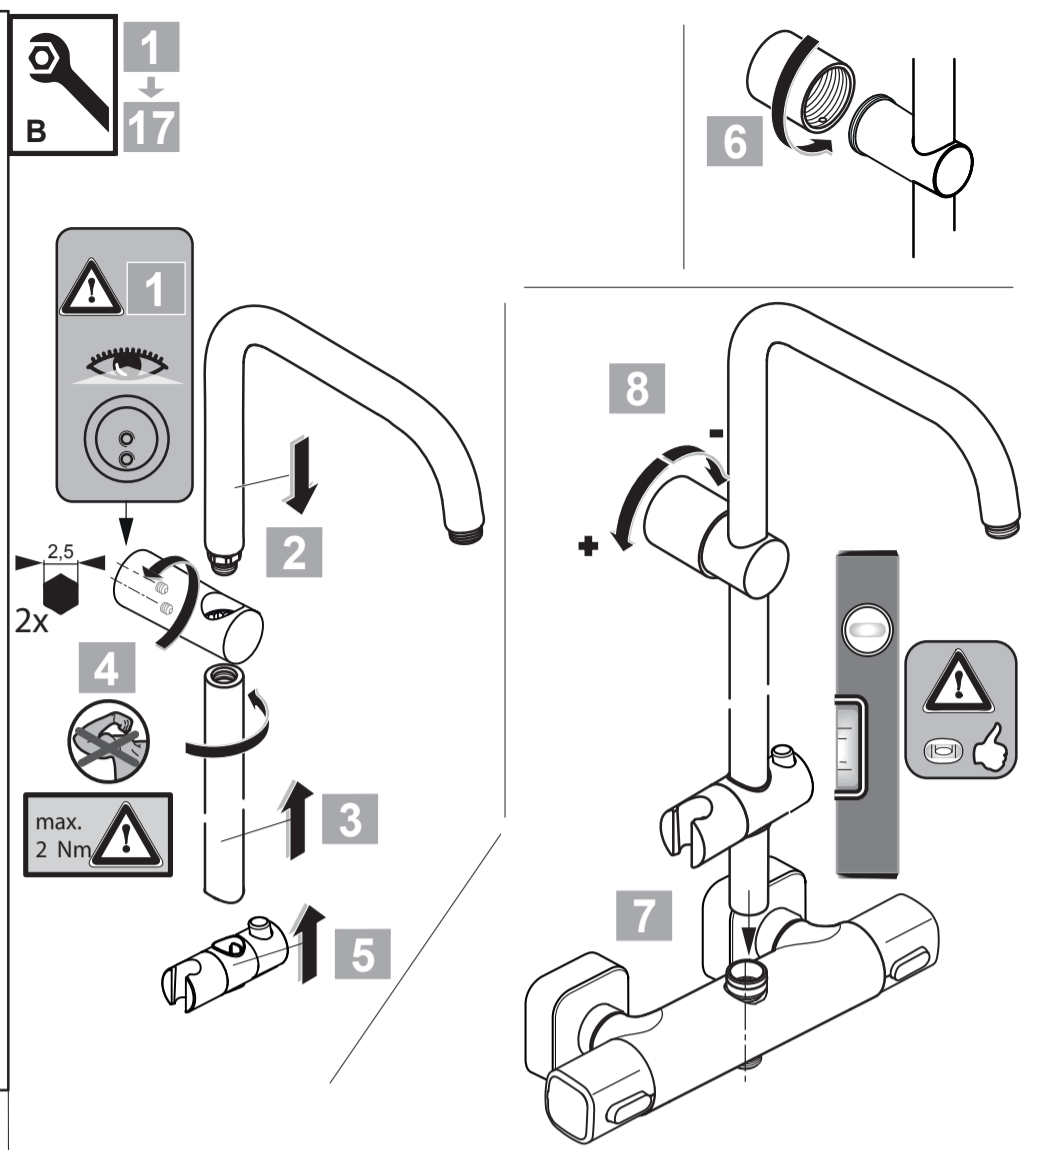

- | | | |
|----|--------------|-------|
| 28 | A 860 807 AA | 1 Set |
| 29 | A 2427 AA | 1 pcs |
| 30 | B 0003 AA | 1 pcs |
| 31 | F 960 845 AA | 1 pcs |
| 32 | F 961 042 NU | 1 Set |
| 34 | B 0390 MY | 1 pcs |
| 35 | A 860 873 AA | 1 pcs |

IDEALRAIN CUBE A 6247 ..

0118 / A 866 823
Made in Germany

Ideal Standard International NV
 Corporate Village - Gent Building
 Da Vincilaan 2
 1935 Zaventem
 Belgium

www.idealstandardinternational.com

P bar	MAX. 10 0,5	5 thumbs up	Q (3 bar)
	T °C	MAX. 80	
			l/min 8 11