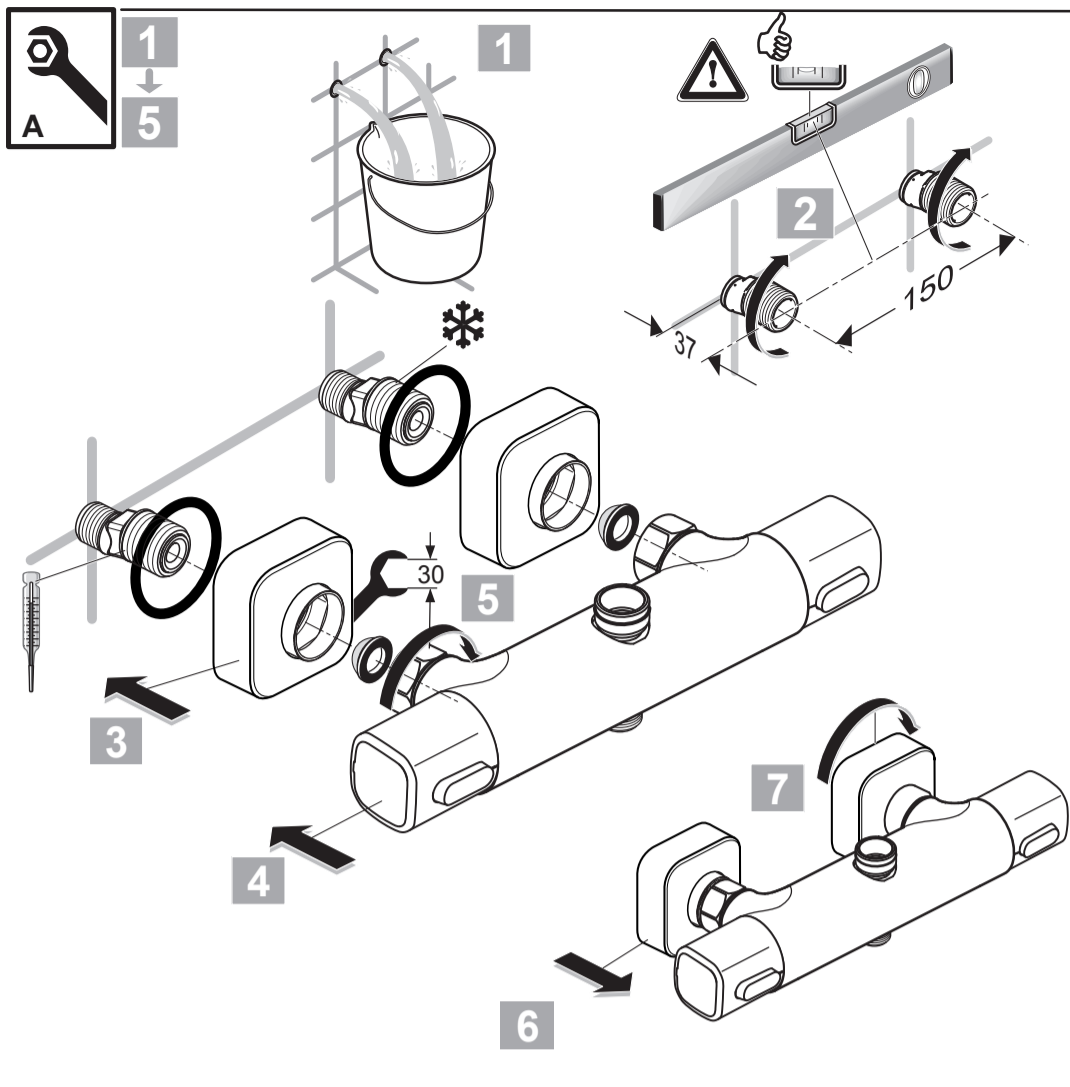

IDEALRAIN CUBE A 6247 ..

0118 / A 866 823
Made in Germany

Ideal Standard International NV
 Corporate Village - Gent Building
 Da Vincilaan 2
 1935 Zaventem
 Belgium

www.idealstandardinternational.com

P bar	MAX. 10 0,5	5 thumbs up	Q (3 bar)
	T °C	MAX. 80	
			l/min 8 11