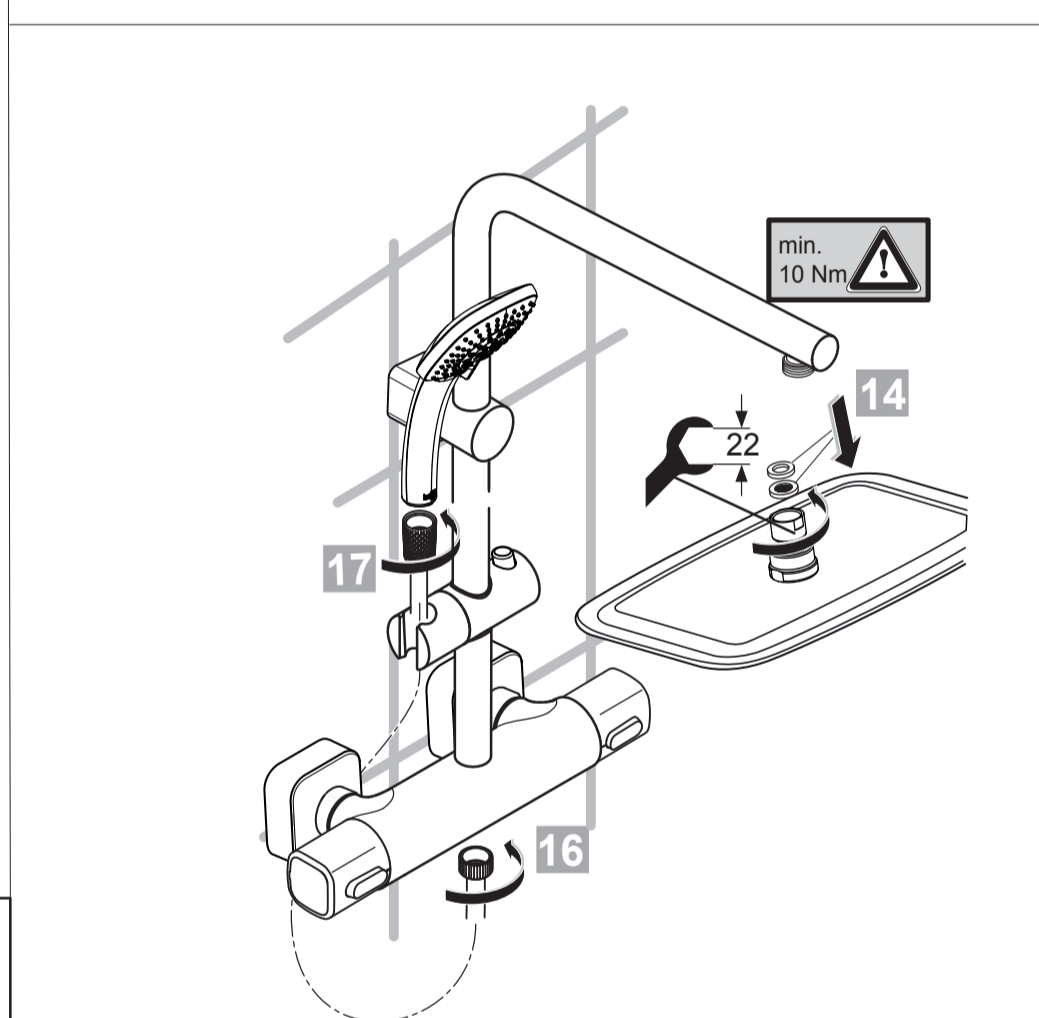

IDEALRAIN CUBE A 6247 ..

0118 / A 866 823
Made in Germany

Ideal Standard International NV
 Corporate Village - Gent Building
 Da Vincilaan 2
 1935 Zaventem
 Belgium

www.idealstandardinternational.com

P bar	MAX. 10 0,5	5 thumbs up	Q (3 bar)
	T °C	MAX. 80	
			l/min 8 11