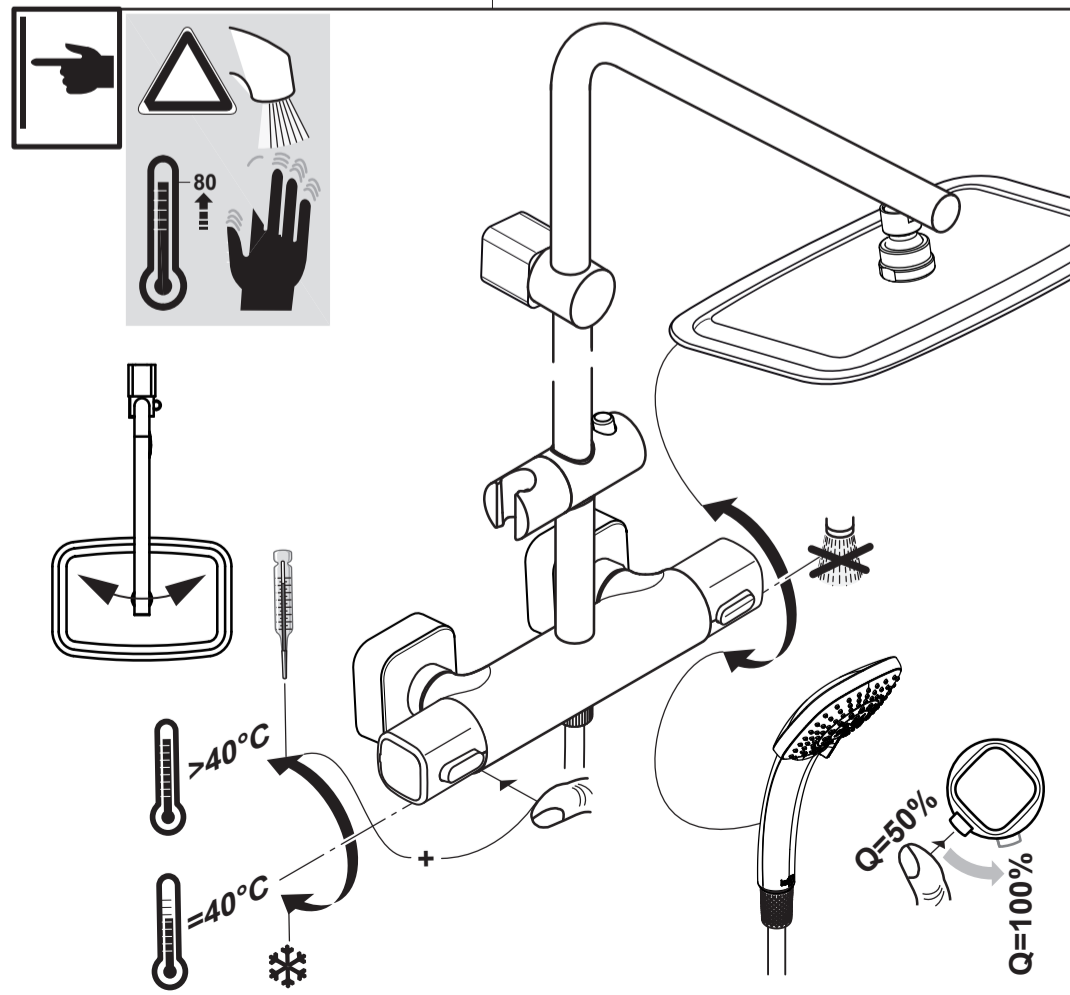

IDEALRAIN CUBE A 6247 ..

0118 / A 866 823
Made in Germany

Ideal Standard International NV
 Corporate Village - Gent Building
 Da Vincilaan 2
 1935 Zaventem
 Belgium

www.idealstandardinternational.com

P bar	MAX. 10 0,5	5 thumbs up	Q (3 bar)
	T °C	MAX. 80	
			l/min 8 11