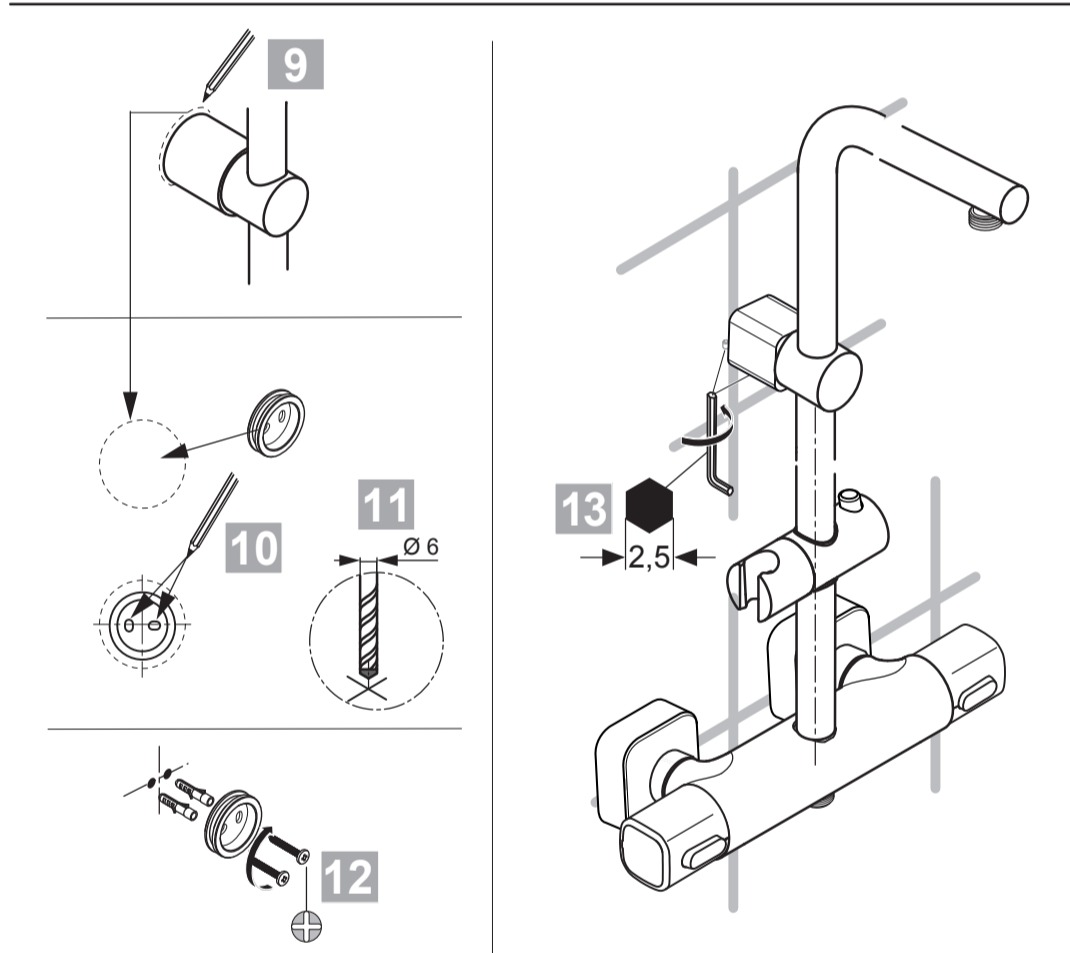

IDEALRAIN CUBE A 6247 ..

0118 / A 866 823
Made in Germany

Ideal Standard International NV
 Corporate Village - Gent Building
 Da Vincilaan 2
 1935 Zaventem
 Belgium

www.idealstandardinternational.com

P bar	MAX. 10 0,5	5 thumbs up	Q (3 bar)
	T °C	MAX. 80	
			l/min 8 11