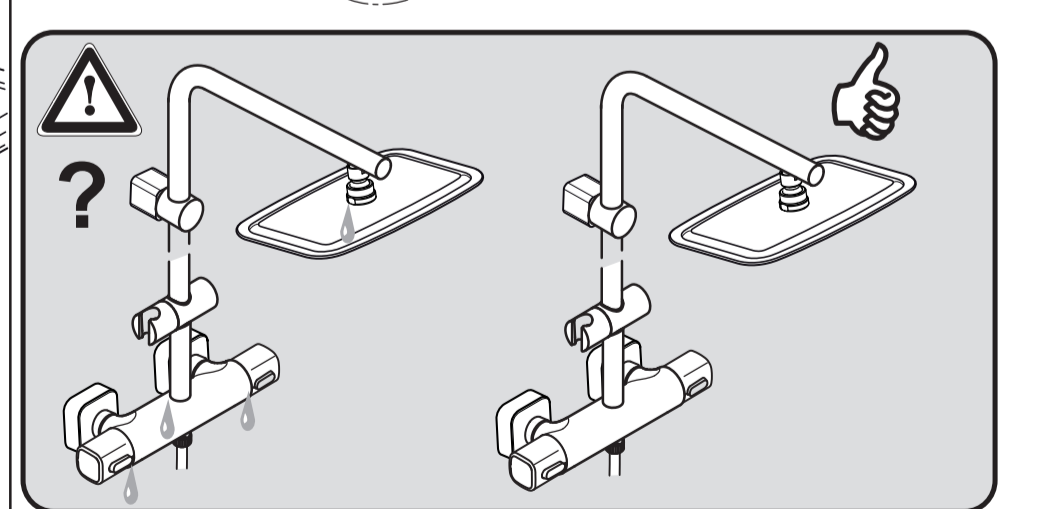

IDEALRAIN CUBE A 6247 ..

0118 / A 866 823
Made in Germany

Ideal Standard International NV
 Corporate Village - Gent Building
 Da Vincilaan 2
 1935 Zaventem
 Belgium

www.idealstandardinternational.com

P bar	MAX. 10 0,5	5 thumbs up	Q (3 bar)
	T °C	MAX. 80	
			l/min 8 11